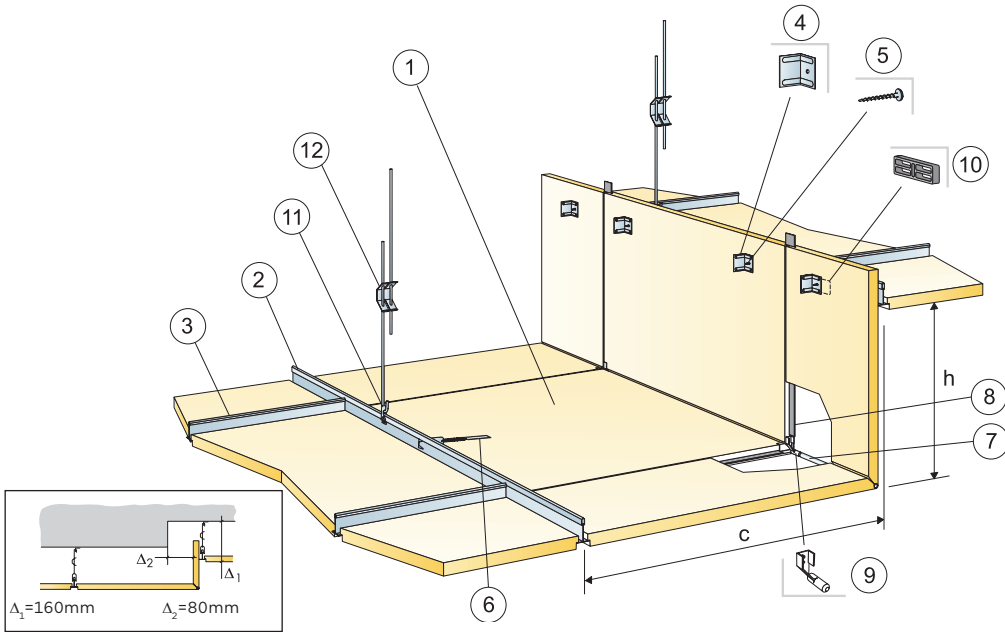

# Ecophon Focus™ Fixiform E

**M276**

1. Ecophon Focus Fixiform

2. Connect Main runner

3. Connect Cross tee

4. Angle bracket Fixiform

5. Fixiform screw

6. Connect Hook

7. Reinforcement rod

8. Connect F-spline

9. Plug for reinforcement rod

10. Distance

11. Connect Hanger clip

12. Connect Adjustable hanger

# Fixiform Ds/E 1200x600

x10

x10

x20

x10

x20

x20

x1